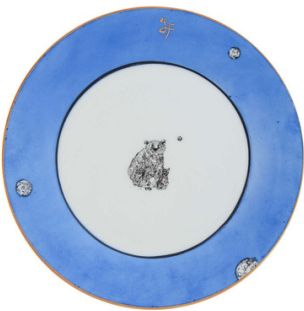

Ø 27

PEGASUS DINNER PLATE

Ø 27

MUSCA DINNER PLATE

Ø 27

CHAMALEON DINNER PLATE

Ø 27

CANIS DINNER PLATE

Ø 27

LEPUS DINNER PLATE

Ø 27

**FIRMAMENT
COLLECTION**

LACERTA DINNER PLATE

Ø 27

MONOCEROS DINNER PLATE

Ø 27

COLUMBA DINNER PLATE

Ø 27

URSA DINNER PLATE

Ø 27

LUPUS DINNER PLATE

Ø 27

PHOENIX DINNER PLATE

Ø 27