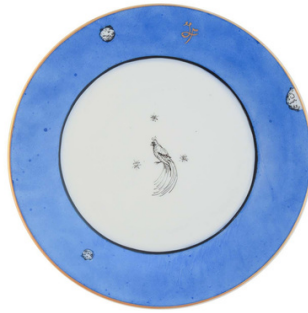

CORVUS DINNER PLATE

Ø 27

HYDRA DINNER PLATE

Ø 27

VULPECULA DINNER PLATE

Ø 27

EQUULEUS DINNER PLATE

Ø 27

CAMELO DINNER PLATE

Ø 27

**FIRMAMENT
COLLECTION**

VOLANS DINNER PLATE

Ø 27

APUS DINNER PLATE

Ø 27

LYNX DINNER PLATE

Ø 27

CYGNUS DINNER PLATE

Ø 27

DRACO DINNER PLATE

Ø 27

GRUS DINNER PLATE

Ø 27

DELPHINUS DINNER PLATE