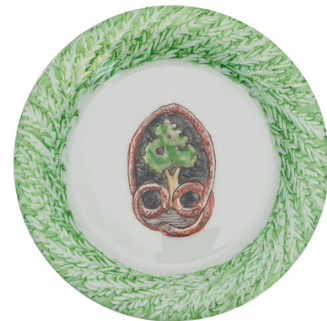

MAN CUP

Ø 13

ANGEL EGG PLATE

Ø 17

MAN EGG PLATE

Ø 17

SNAKE EGG CUP

Ø 13

PINE EGG CUP

Ø 13

SNAKE EGG PLATE

Ø 17

PINE EGG PLATE

Ø 17

EYE EGG CUP

Ø 13

MOON AND SUN EGG CUP

Ø 13

EYE EGG PLATE

Ø 17

MOON AND SUN EGG PLATE

Ø 17

**EGG
COLLECTION**

BAT EGG CUP