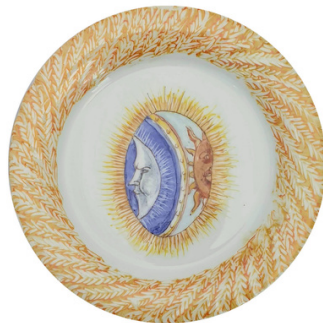

PINE EGG CUP

Ø 13

SNAKE EGG PLATE

Ø 17

PINE EGG PLATE

Ø 17

EYE EGG CUP

Ø 13

MOON AND SUN EGG CUP

Ø 13

EYE EGG PLATE

Ø 17

MOON AND SUN EGG PLATE

Ø 17

**EGG
COLLECTION**

BAT EGG CUP