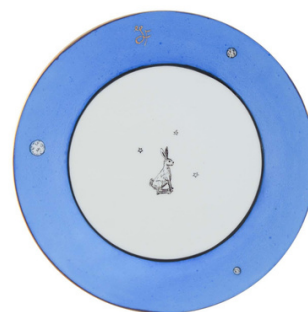

Ø 27

PEGASUS DINNER PLATE

Ø 27

MUSCA DINNER PLATE

Ø 27

CHAMALEON DINNER PLATE

Ø 27

CANIS DINNER PLATE

Ø 27

LEPUS DINNER PLATE

Ø 27

**FIRMAMENT
COLLECTION**

LACERTA DINNER PLATE

Ø 27

MONOCEROS DINNER PLATE

Ø 27